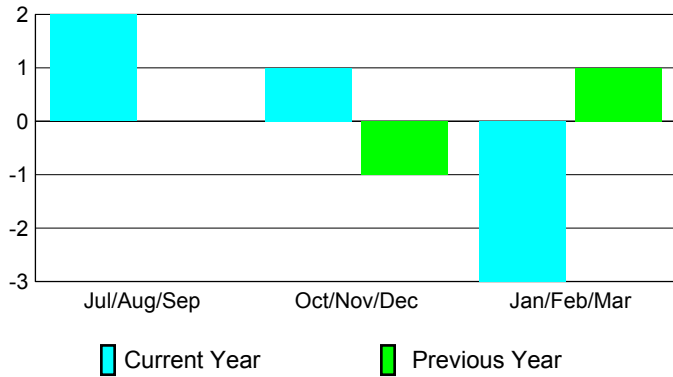

Comparison of Club Gain/Loss

Current Year Compared to the Previous Year