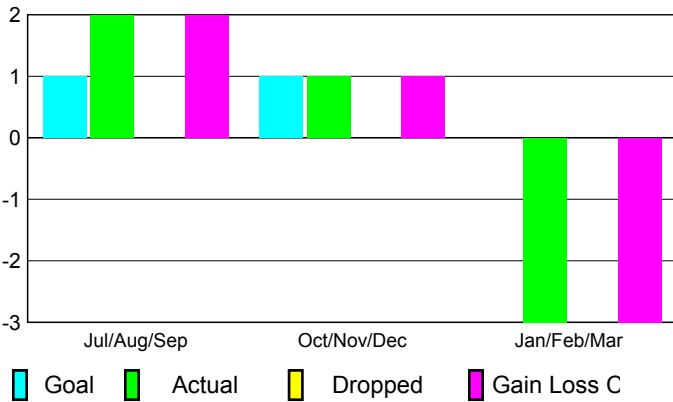

2008-2009 GMT Quarterly Report for District (or Undistricted) **District 108AB**

GMT: **FEDERICO STEINHAUS**

Location: **ITALY**

GMT CA: **4**

CLUBS

Club Results 2008-2009

Clubs 2007-2008

Month	New Club Goal	Actual New Clubs	Actual Dropped Clubs	Gain/Loss of Clubs	Gain/Loss of Clubs
Jul/Aug/Sep	1	2	0	2	0
Oct/Nov/Dec	1	1	0	1	-1
Jan/Feb/Mar	0	-3	0	-3	1
Totals	2	0	0	0	0

Club Results 2008-2009

Goal, New, Dropped, Gain/Loss