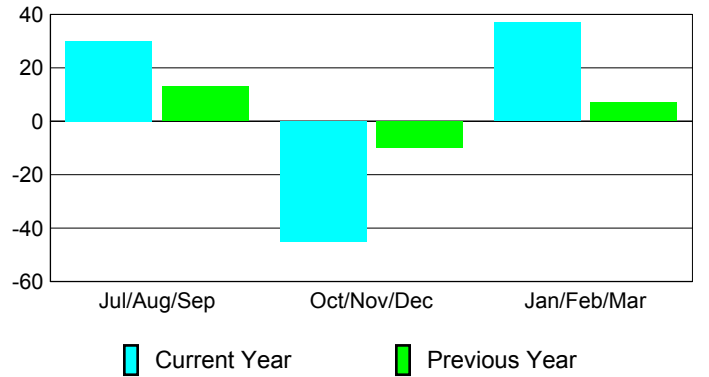

Comparison of Membership Gain/Loss

Current Year Compared to the Previous Year