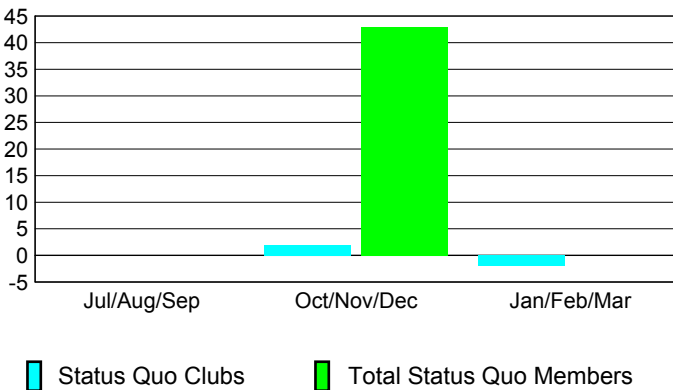

### Clubs 2007-2008

Month	New Club Goal	Actual New Clubs	Actual Dropped Clubs	Gain/Loss of Clubs	Gain/Loss of Clubs
Jul/Aug/Sep	1	2	0	2	0
Oct/Nov/Dec	1	1	0	1	-1
Jan/Feb/Mar	0	-3	0	-3	1
<b>Totals</b>	<b>2</b>	<b>0</b>	<b>0</b>	<b>0</b>	<b>0</b>

### Club Results 2008-2009

Goal, New, Dropped, Gain/Loss

### Comparison of Club Gain/Loss

Current Year Compared to the Previous Year

### YTD Status Quo Clubs 2008-2009

Status Quo Clubs Compared to Status Quo Members